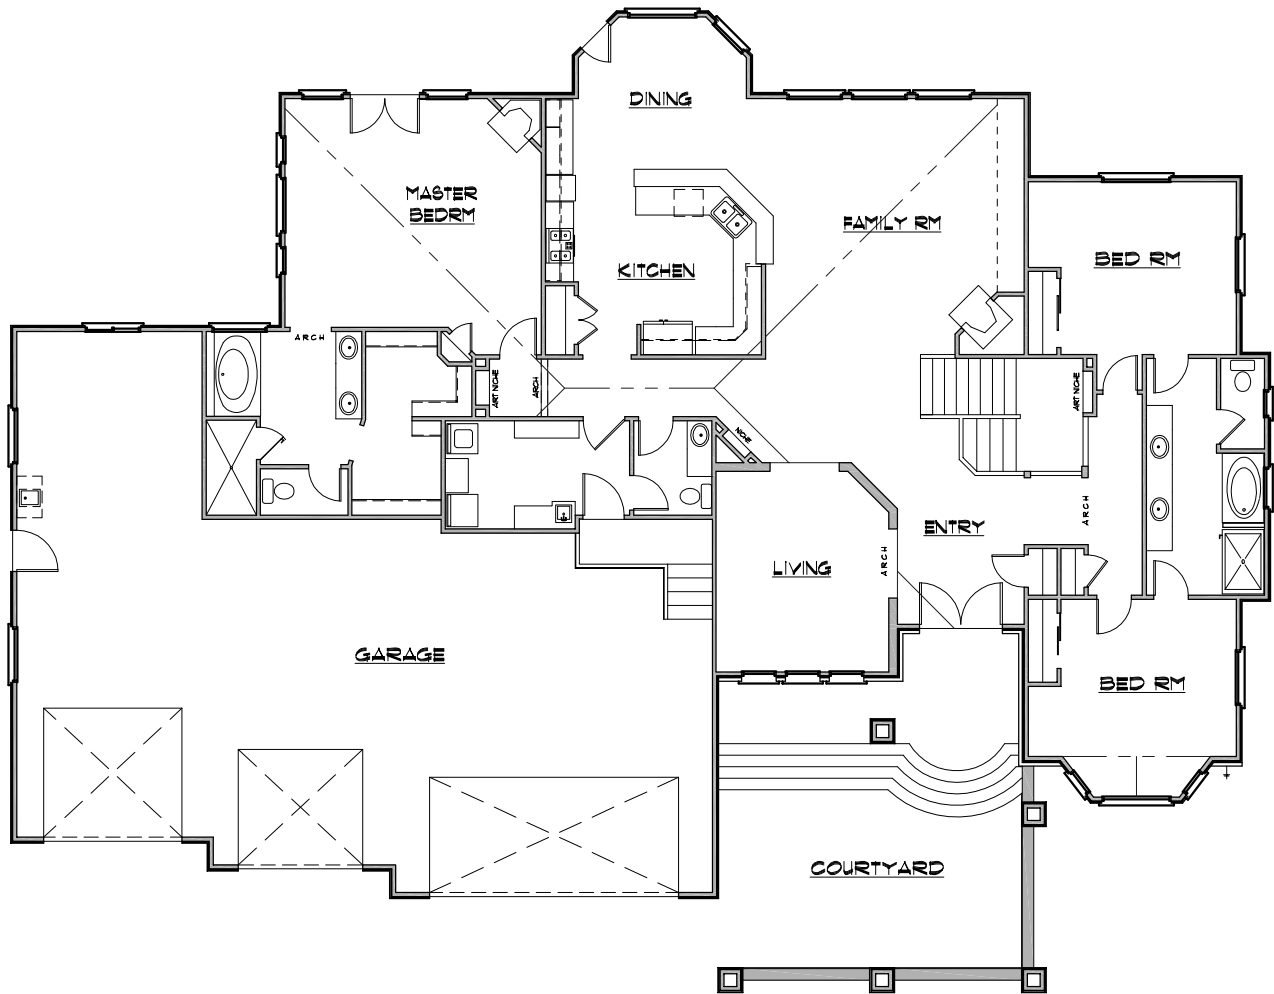

PLAN : 2752-009

PLAN 2752-009

Main Floor: 2752 SQ FT
Basement: 2877 SQ FT
Overall: 5629 SQ FT
Dimensions: 90' w x 64' d
Price: \$ 965 (4 sets)

MDW DESIGNS LLC
Custom Home Planning and Design

Reproduction in any part of this plan is strictly prohibited.
MDW Designs reserves the right to modify plans and prices without notice.