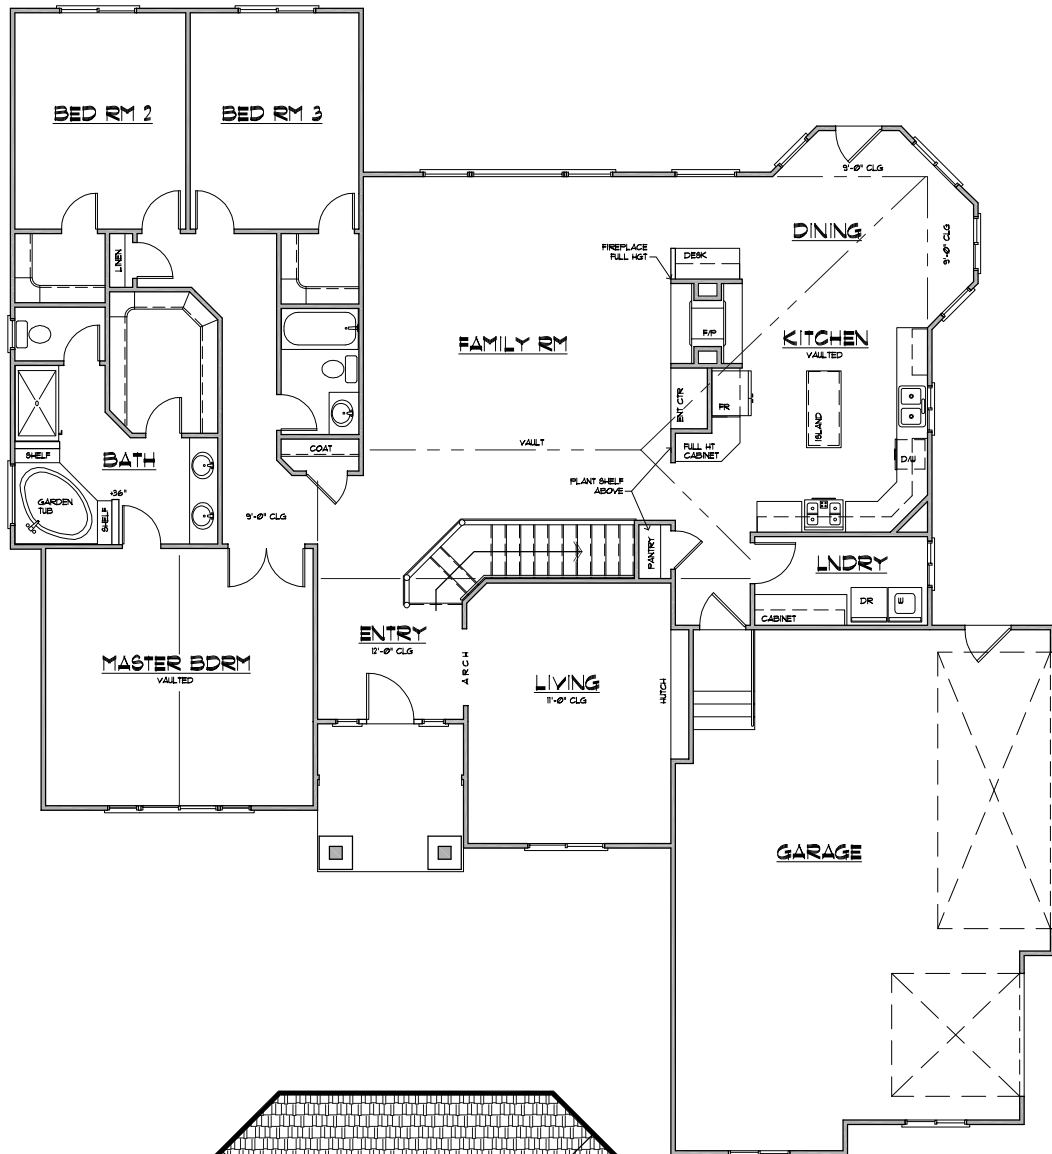

PLAN : 2550-001

PLAN 2550-001

Main Floor: 2550 SQ FT
 Basement: 2540 SQ FT
 Overall: 5090 SQ FT
 Dimensions: 68' w x 75' d
 Price: \$ 890 (4 sets)

MDW DESIGNS LLC
 Custom Home Planning and Design

Reproduction in any part of this plan is strictly prohibited.
 MDW Designs reserves the right to modify plans and prices without notice.