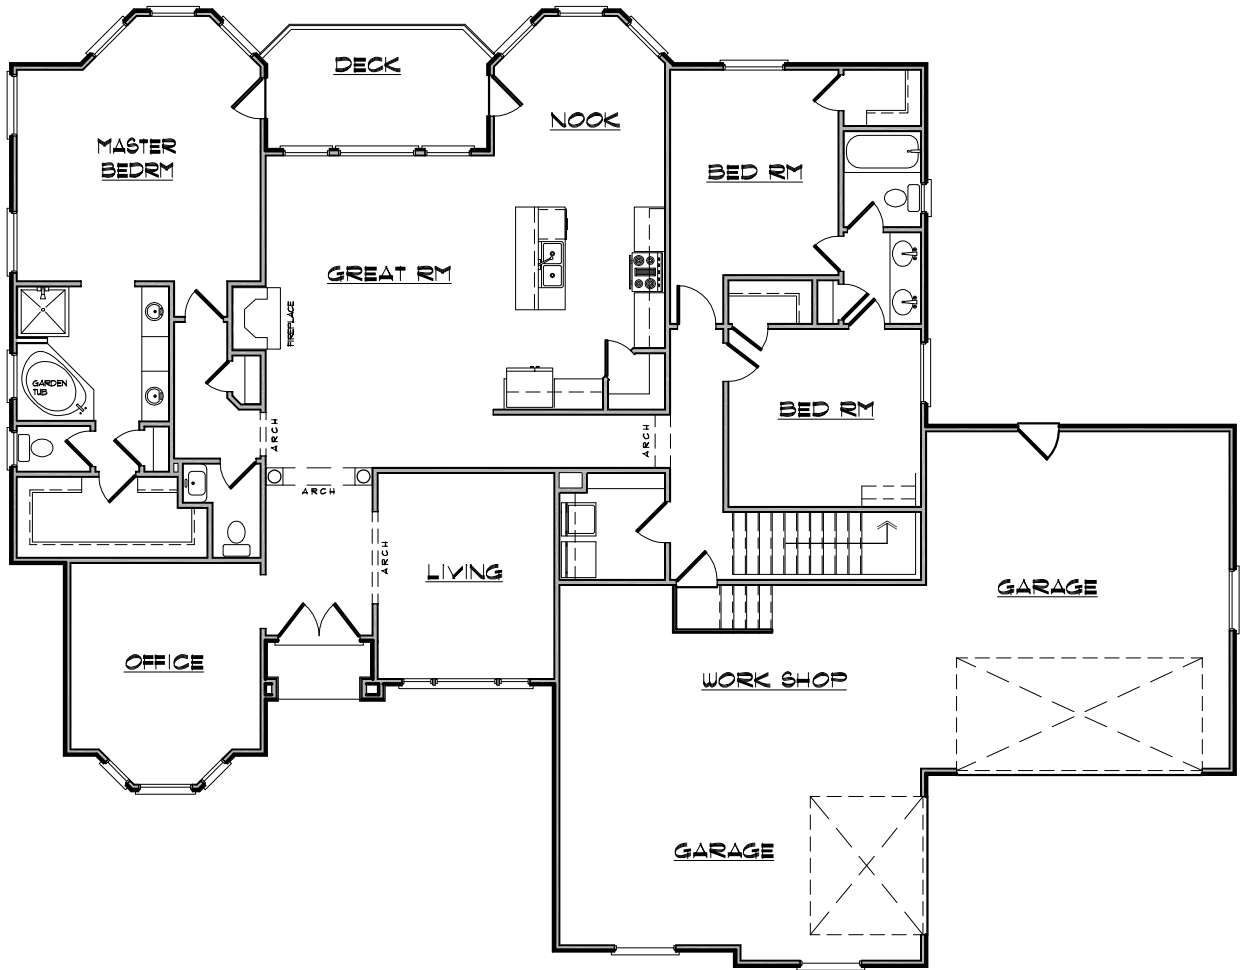

# PLAN : 2246-005

PLAN 2246-005

Main Floor: 2246 SQ FT  
Basement: 2190 SQ FT  
Overall: 4436 SQ FT  
Dimensions: 80' w x 62' d  
Price: \$ 790 (4 sets)

**MDW** DESIGNS LLC  
\_Custom Home Planning and Design\_