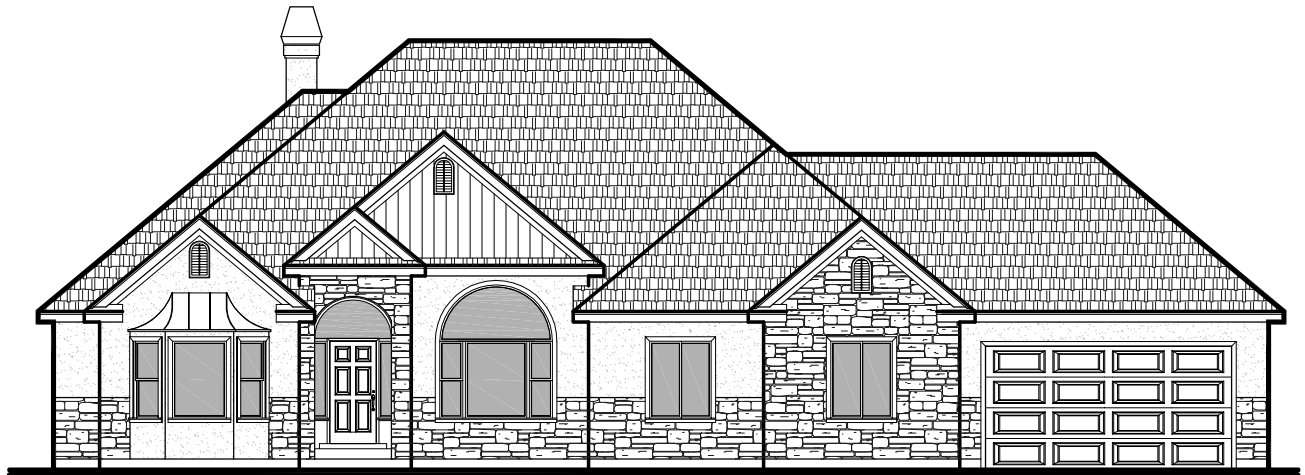

# PLAN : 2246-005

PLAN 2246-005

Main Floor: 2246 SQ FT  
Basement: 2190 SQ FT  
Overall: 4436 SQ FT  
Dimensions: 80' w x 62' d  
Price: \$ 790 (4 sets)

**MDW** DESIGNS LLC  
\_Custom Home Planning and Design\_