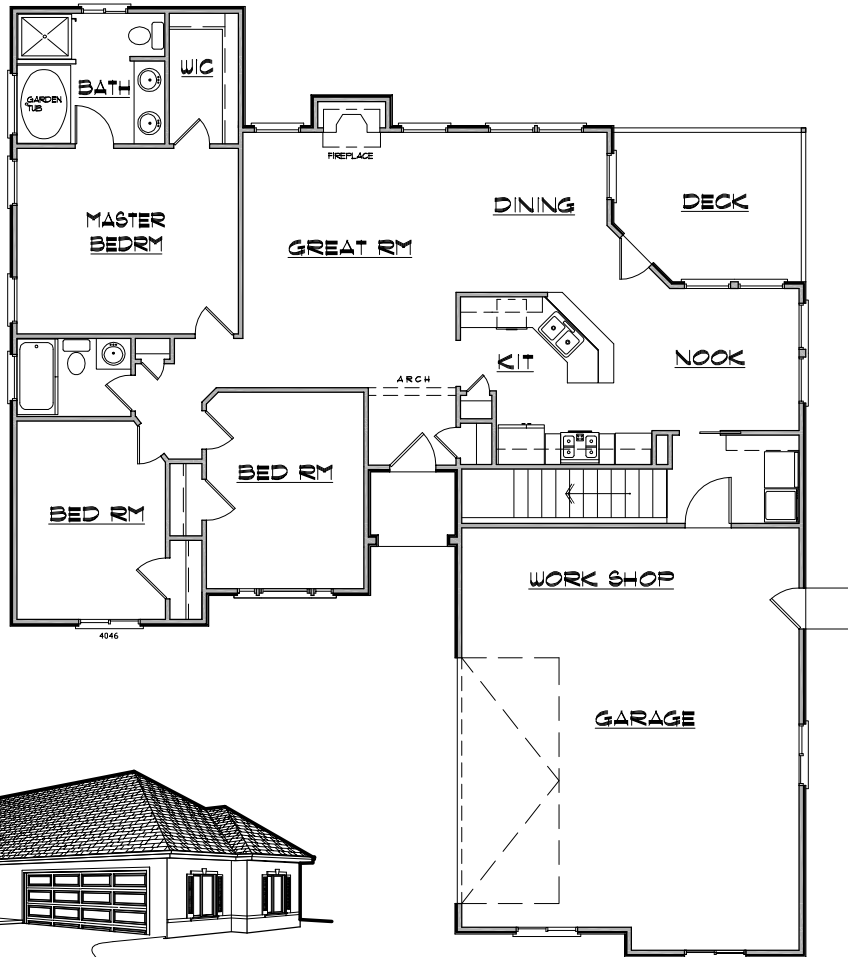

PLAN : 1420-004

PLAN 1420-004

Main Floor: 1420 SQ FT
Basement: 1350 SQ FT
Overall: 2770 SQ FT
Dimensions: 52' w x 62' d
Price: \$ 490 (4 sets)

MDW DESIGNS LLC
Custom Home Planning and Design

Reproduction in any part of this plan is strictly prohibited.
MDW Designs reserves the right to modify plans and prices without notice.